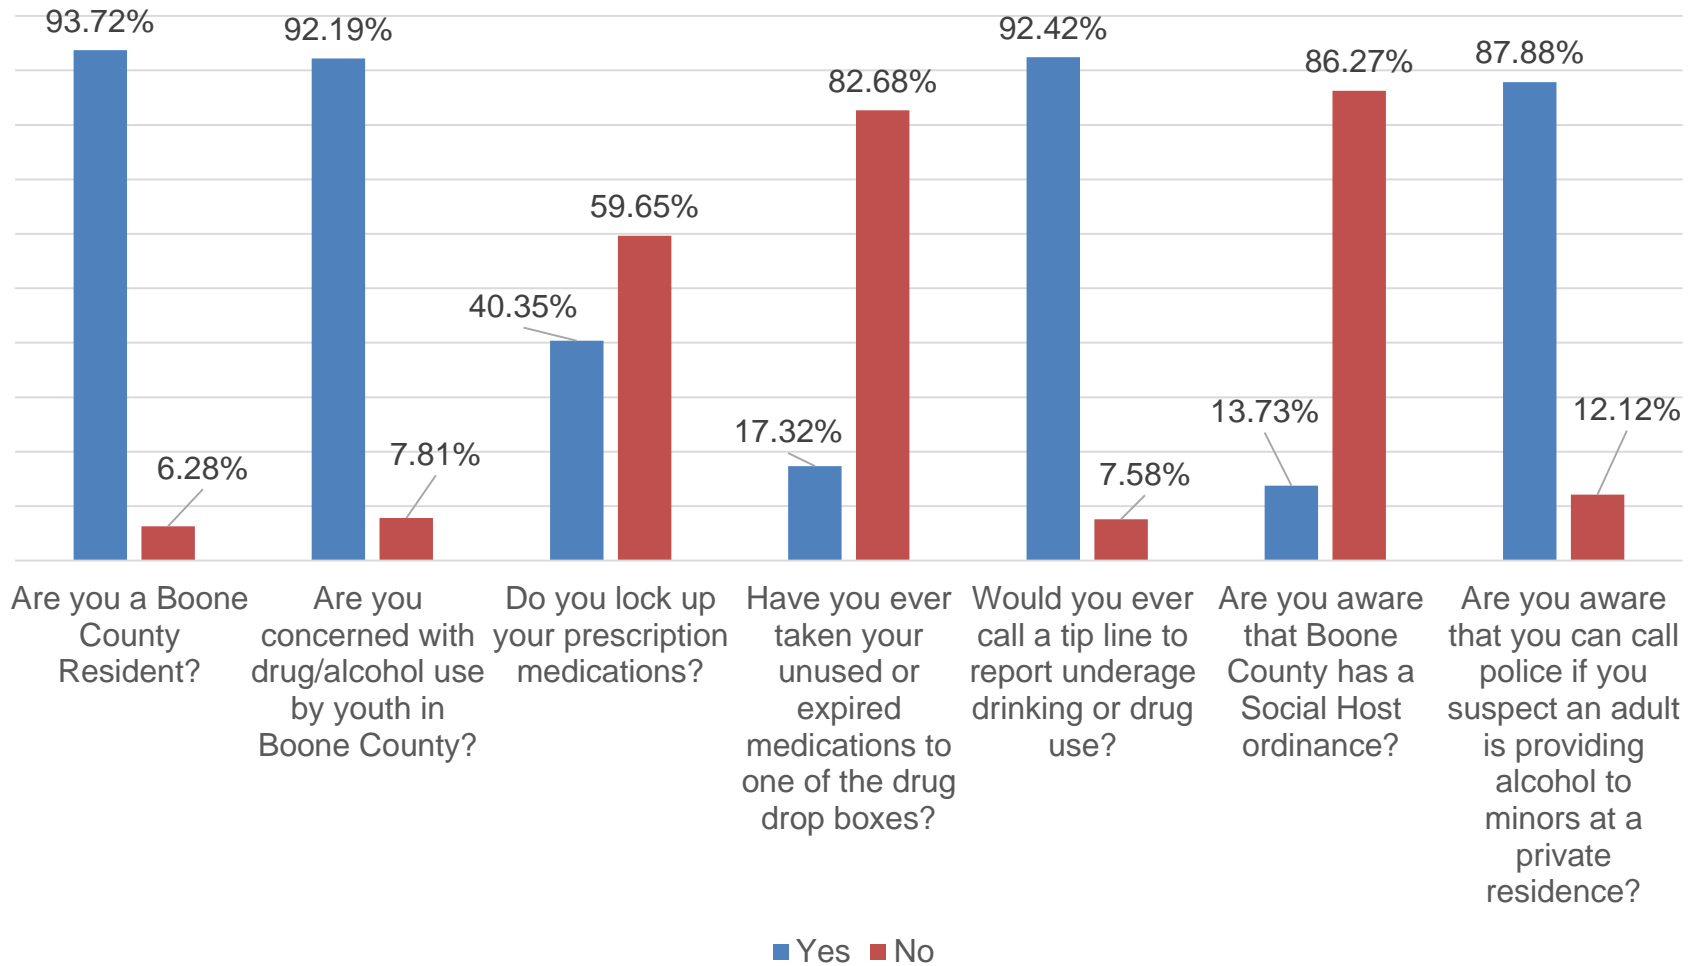

Boone County Alliance Community Survey 2018

Medical Use of Marijuana

Use of Recreational Marijuana

Do you use a grocery pickup service, which retailer?

Grocery Pick Up Service Alcohol Practices

Location of JUUL Use

Of the 31.43% who have heard of BCA, they heard about it through....

Combined Community Survey Results 2014-2018

Marijuana

Awareness of BCA