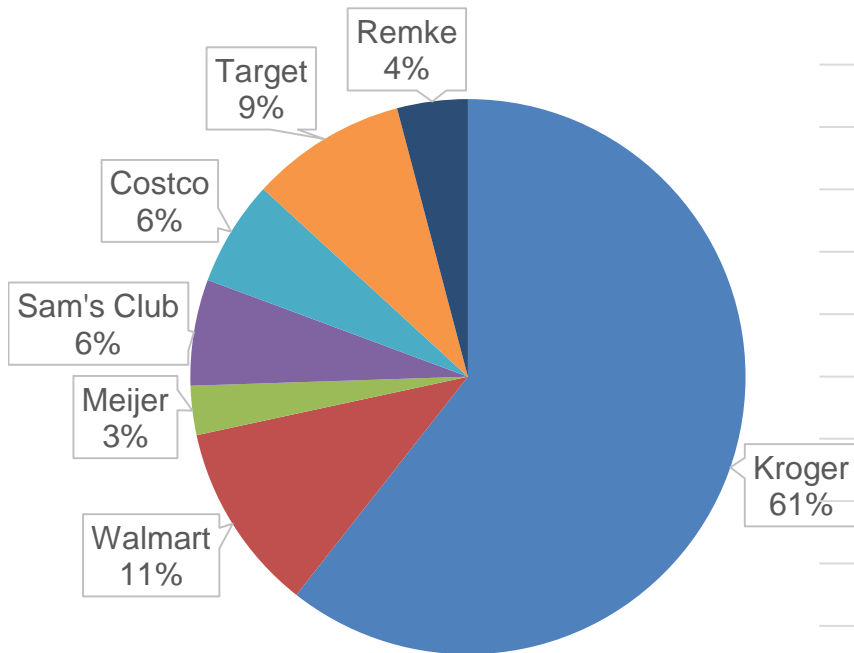

Boone County Alliance Community Survey 2018

Medical Use of Marijuana

Use of Recreational Marijuana

Do you use a grocery pickup service, which retailer?

Grocery Pick Up Service Alcohol Practices

Location of JUUL Use

Of the 31.43% who have heard of BCA, they heard about it through....

Combined Community Survey Results 2014-2018

Marijuana

Awareness of BCA