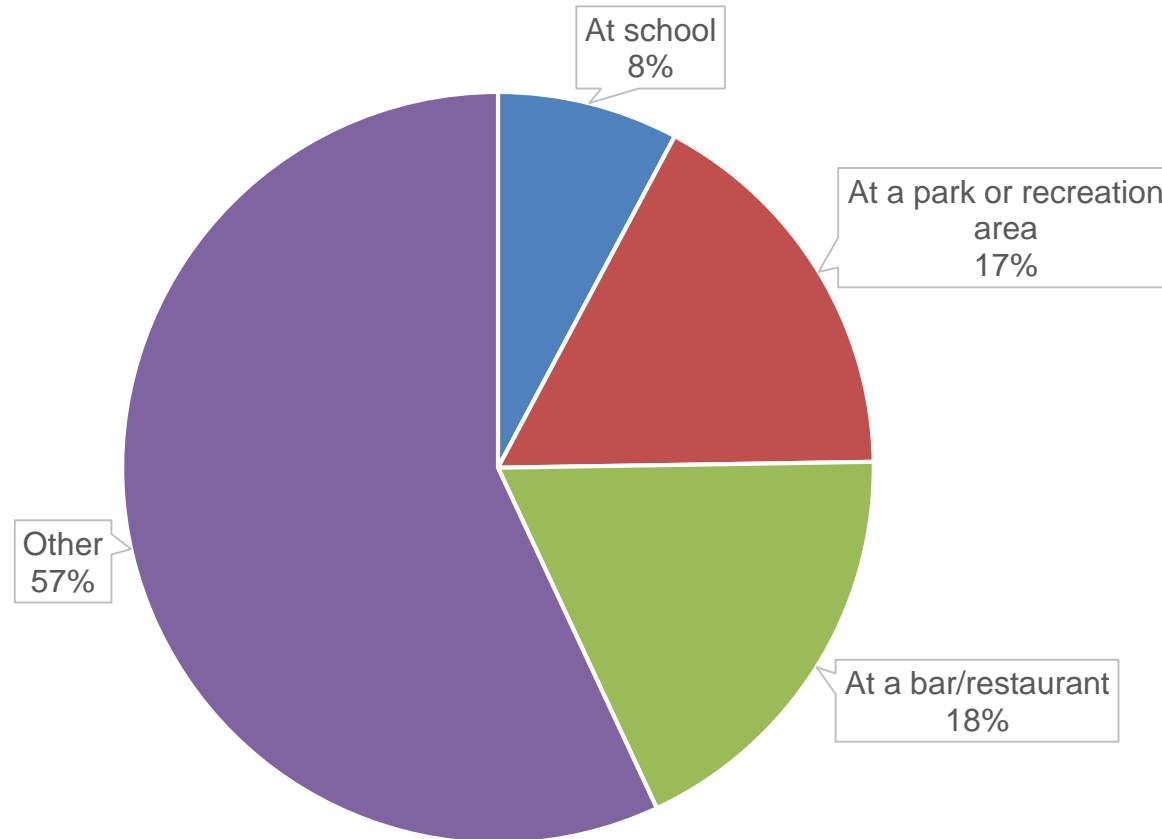

Boone County Alliance Community Survey 2018

Medical Use of Marijuana

Use of Recreational Marijuana

Do you use a grocery pickup service, which retailer?

Grocery Pick Up Service Alcohol Practices

Location of JUUL Use

Of the 31.43% who have heard of BCA, they heard about it through....

Combined Community Survey Results 2014-2018

Marijuana

Awareness of BCA