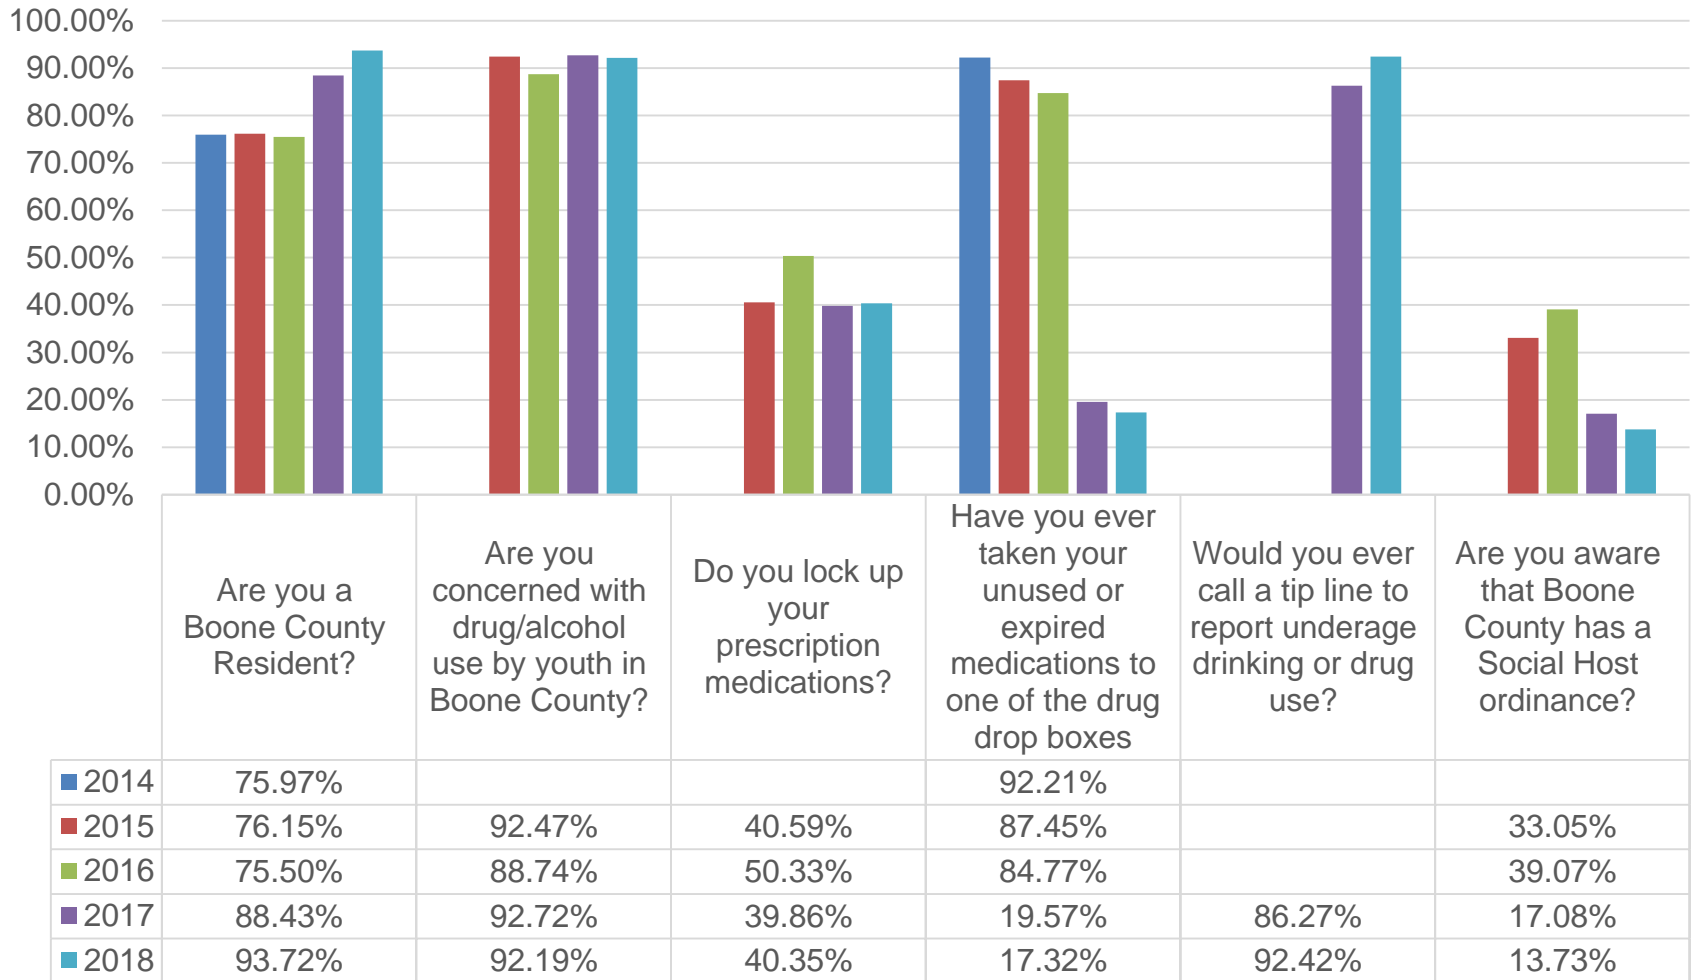

Boone County Alliance Community Survey 2018

Medical Use of Marijuana

Use of Recreational Marijuana

Do you use a grocery pickup service, which retailer?

Grocery Pick Up Service Alcohol Practices

Location of JUUL Use

Of the 31.43% who have heard of BCA, they heard about it through....

Combined Community Survey Results 2014-2018

Marijuana

Awareness of BCA